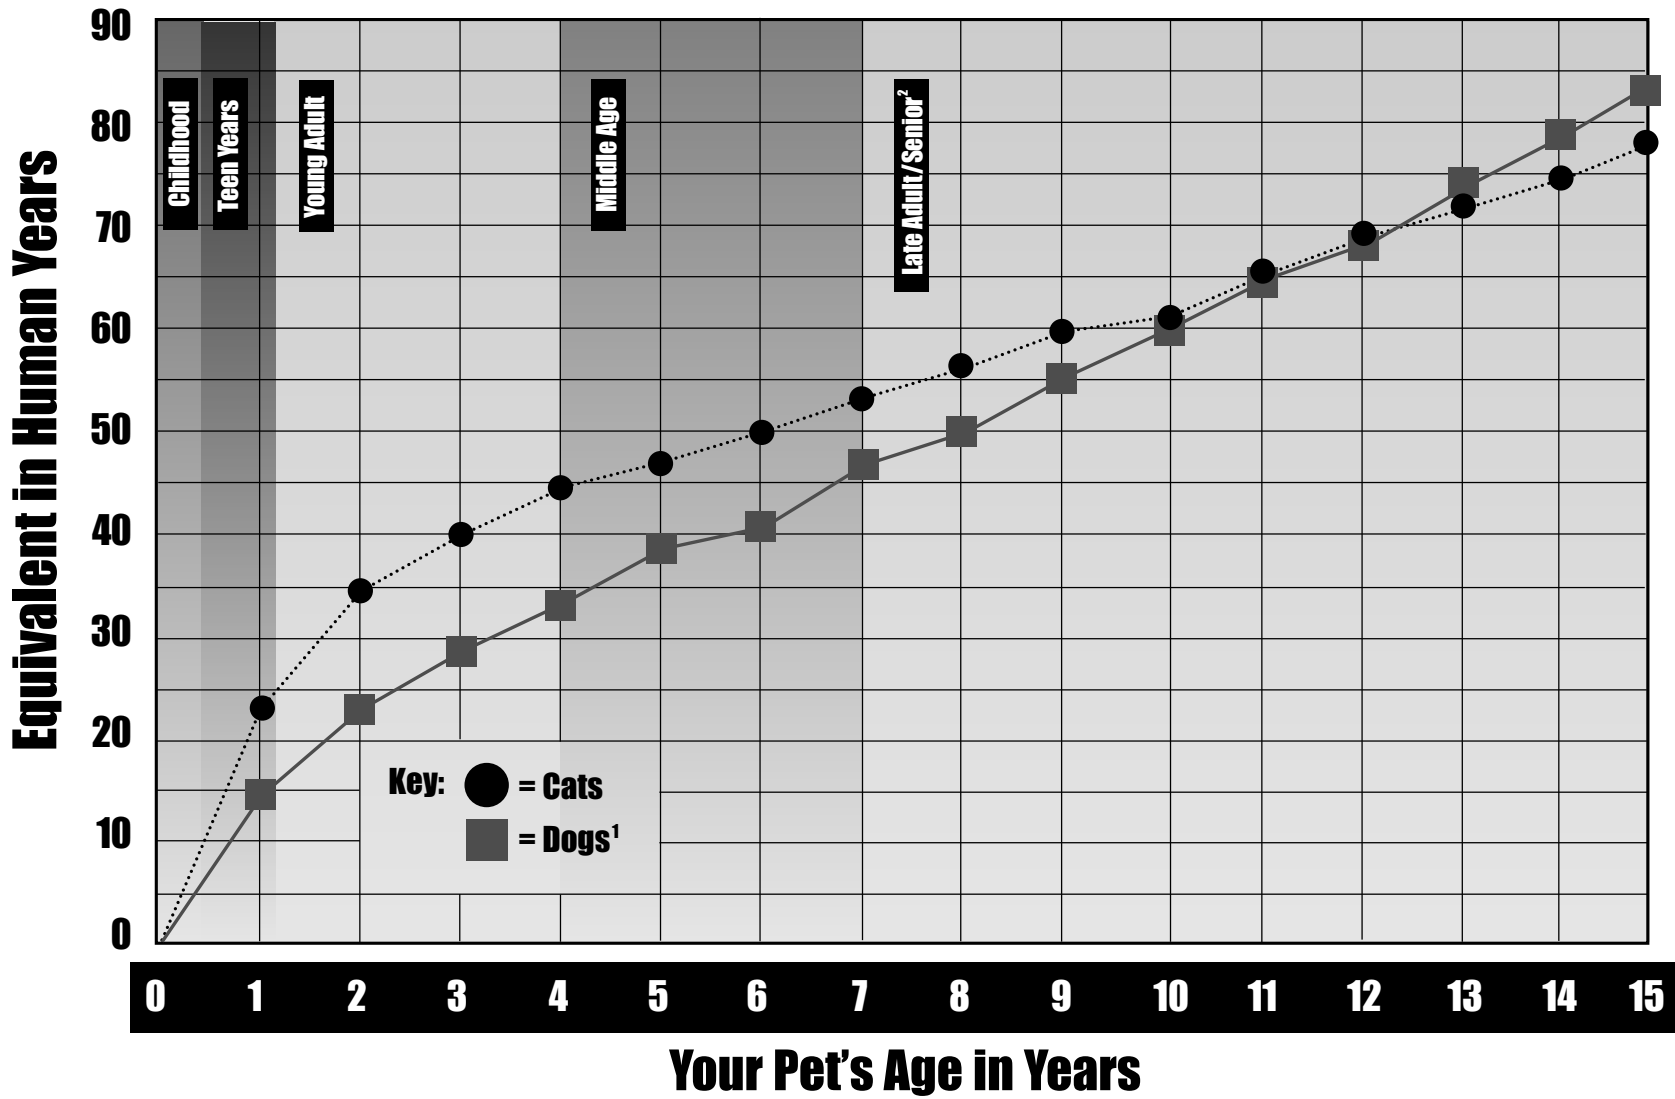

# Pets age faster than people.

<sup>1</sup>Based on a medium-sized dog weighing 21-50 lbs. Many other factors including weight and breed may influence the aging process. Ask your veterinarian for your pet's age.

<sup>2</sup>Some breeds are considered "senior" as early as seven years of age.