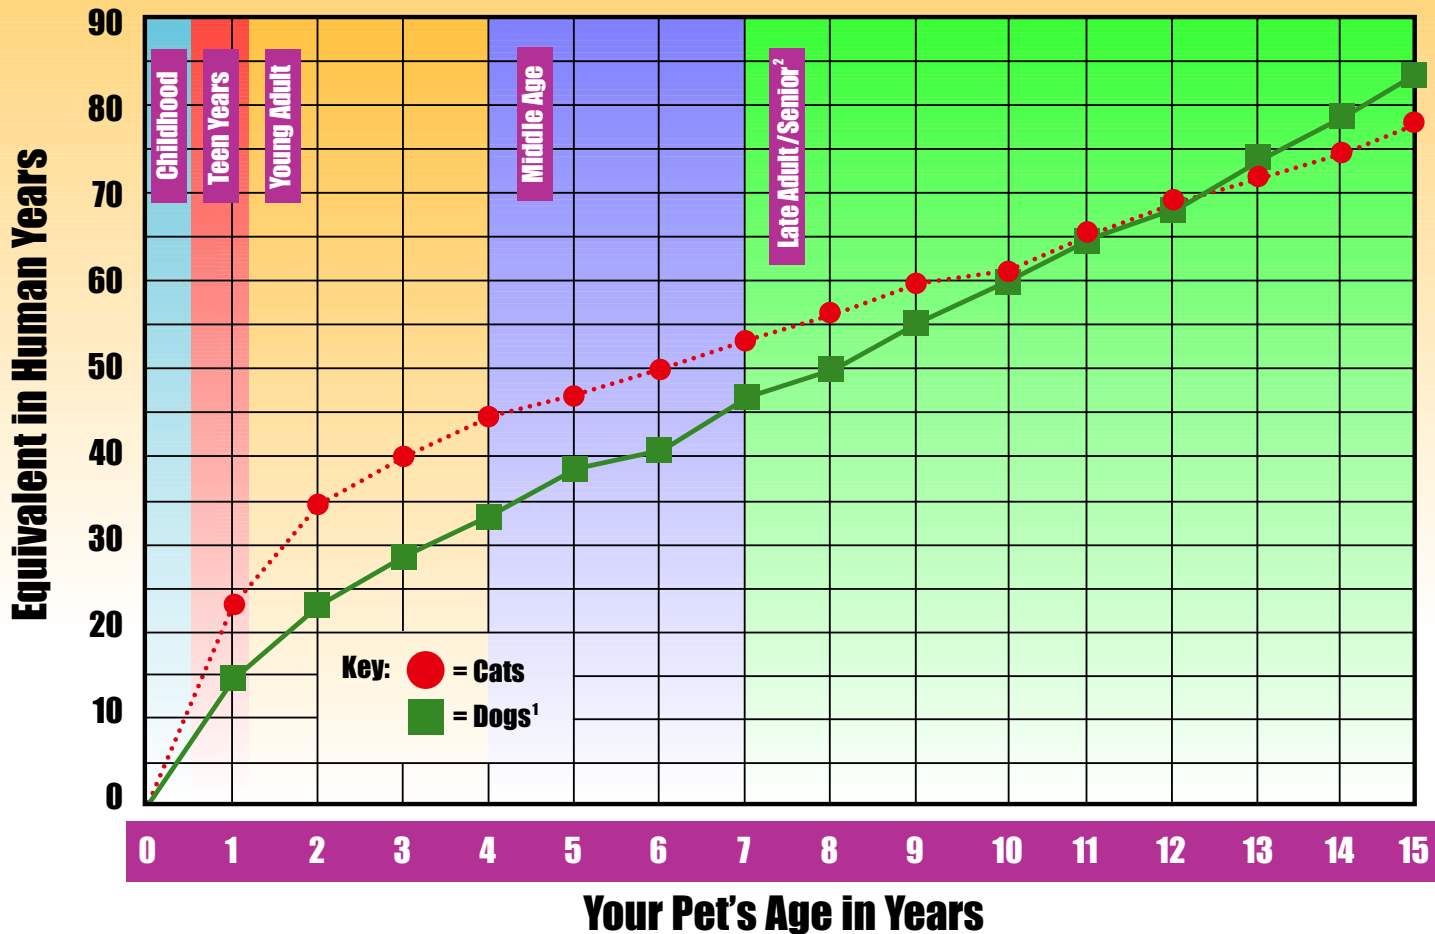

Pets age faster than people.

Determine your pet's age in human years.

¹ Based on a medium-sized dog weighing 21-50 lbs. Many other factors, including weight and breed, may influence the aging process. Ask your veterinarian for your pet's age.

² Some breeds are considered "senior" as early as seven years of age.